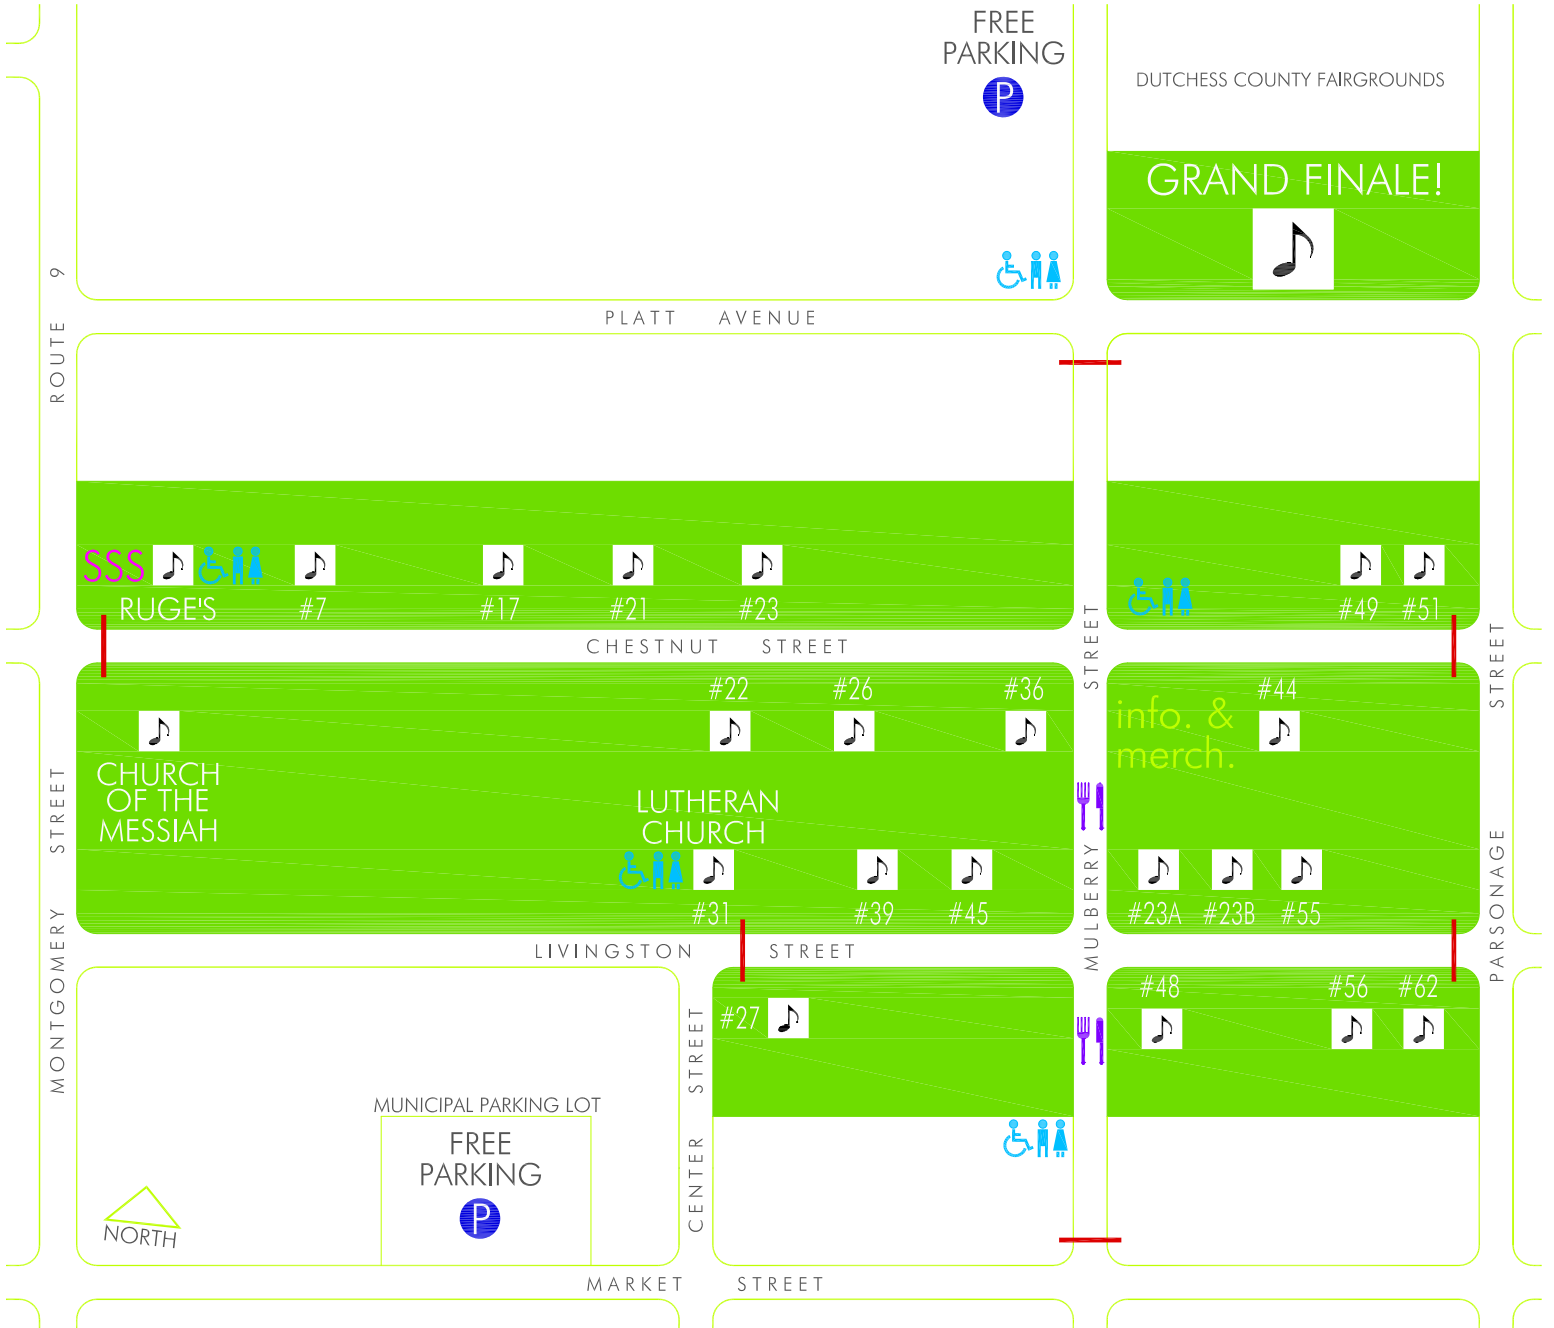

RHINEBECK PORCHFEST 2023

Festival Map

LEGEND: STREET CLOSED FREE PARKING FESTIVAL AREA INFORMATION & MERCHANDISE PORCH MUSIC FOOD STANDS SENSORY SAFE SPACE ACCESSIBLE TOILETS